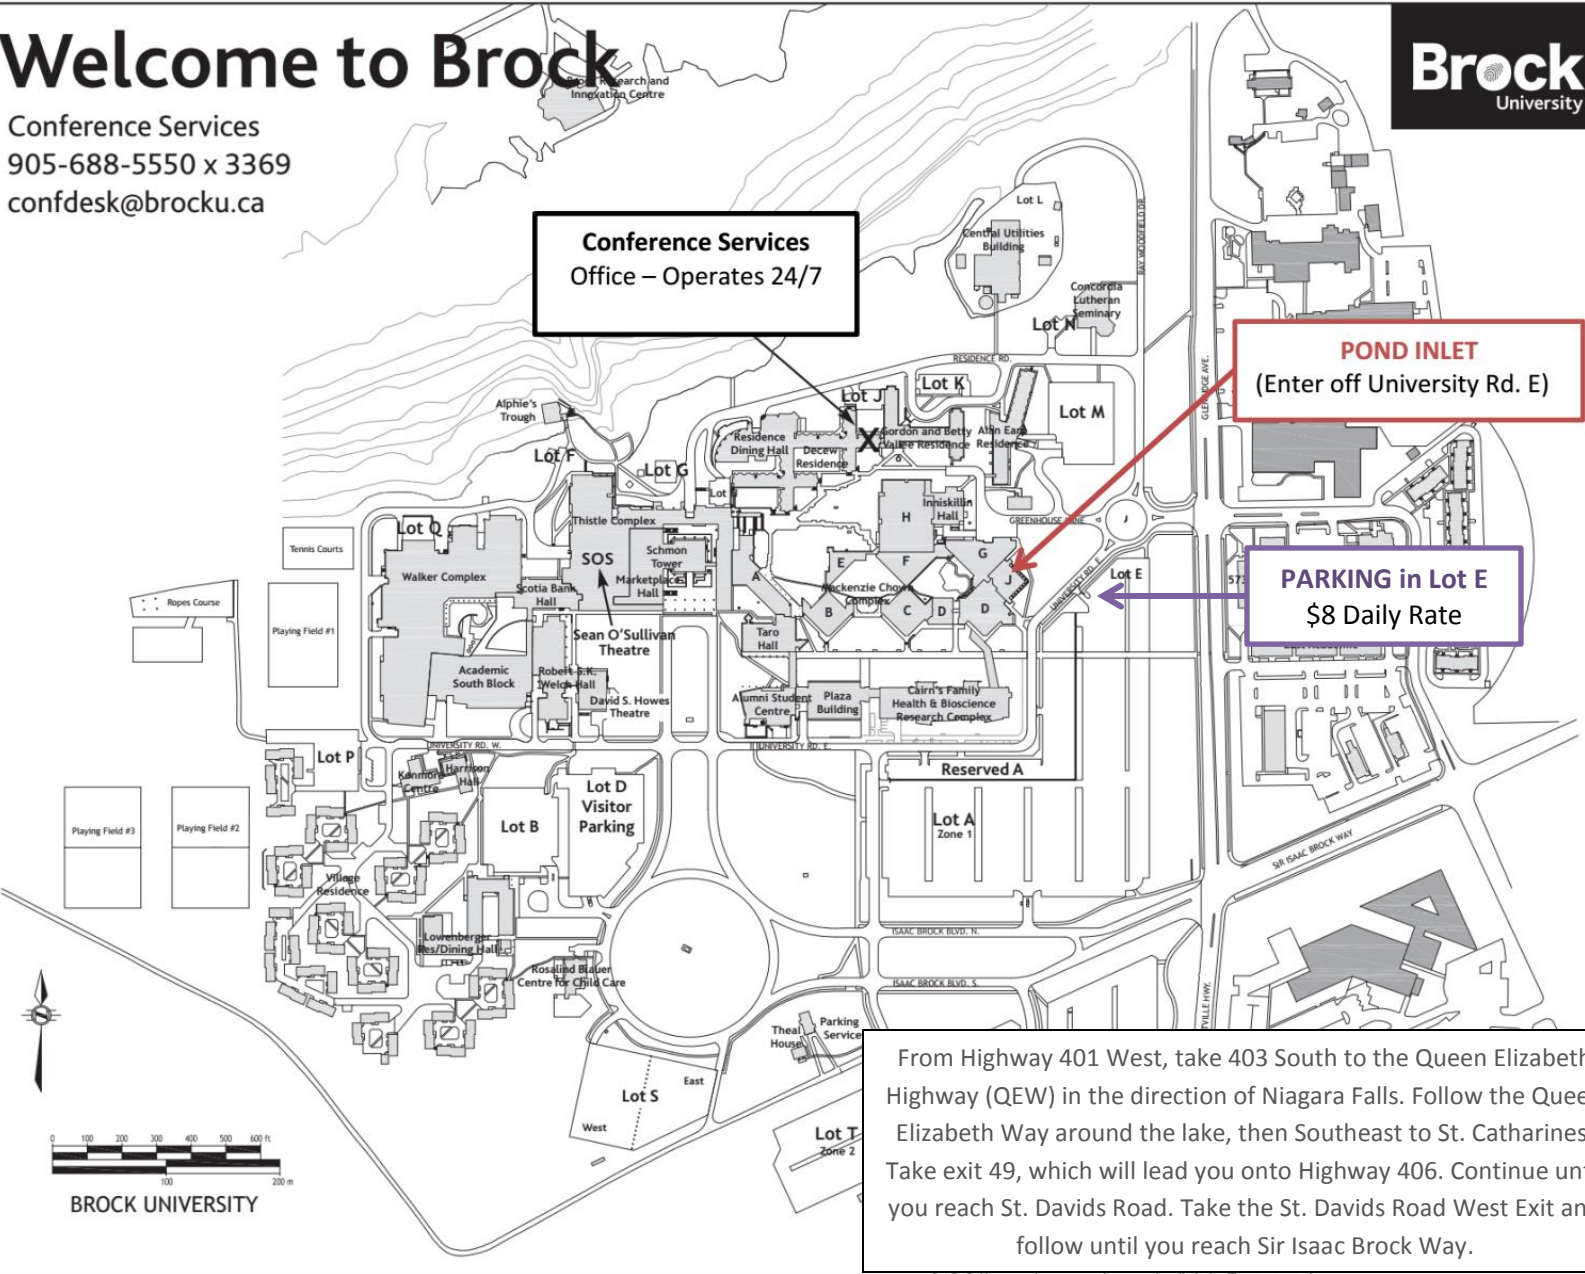

Welcome to Brock

Conference Services
905-688-5550 x 3369
confdesk@brocku.ca

**Conference Services
Office – Operates 24/7**

**POND INLET
(Enter off University Rd. E)**

**PARKING in Lot E
\$8 Daily Rate**

From Highway 401 West, take 403 South to the Queen Elizabeth Highway (QEW) in the direction of Niagara Falls. Follow the Queen Elizabeth Way around the lake, then Southeast to St. Catharines. Take exit 49, which will lead you onto Highway 406. Continue until you reach St. Davids Road. Take the St. Davids Road West Exit and follow until you reach Sir Isaac Brock Way.